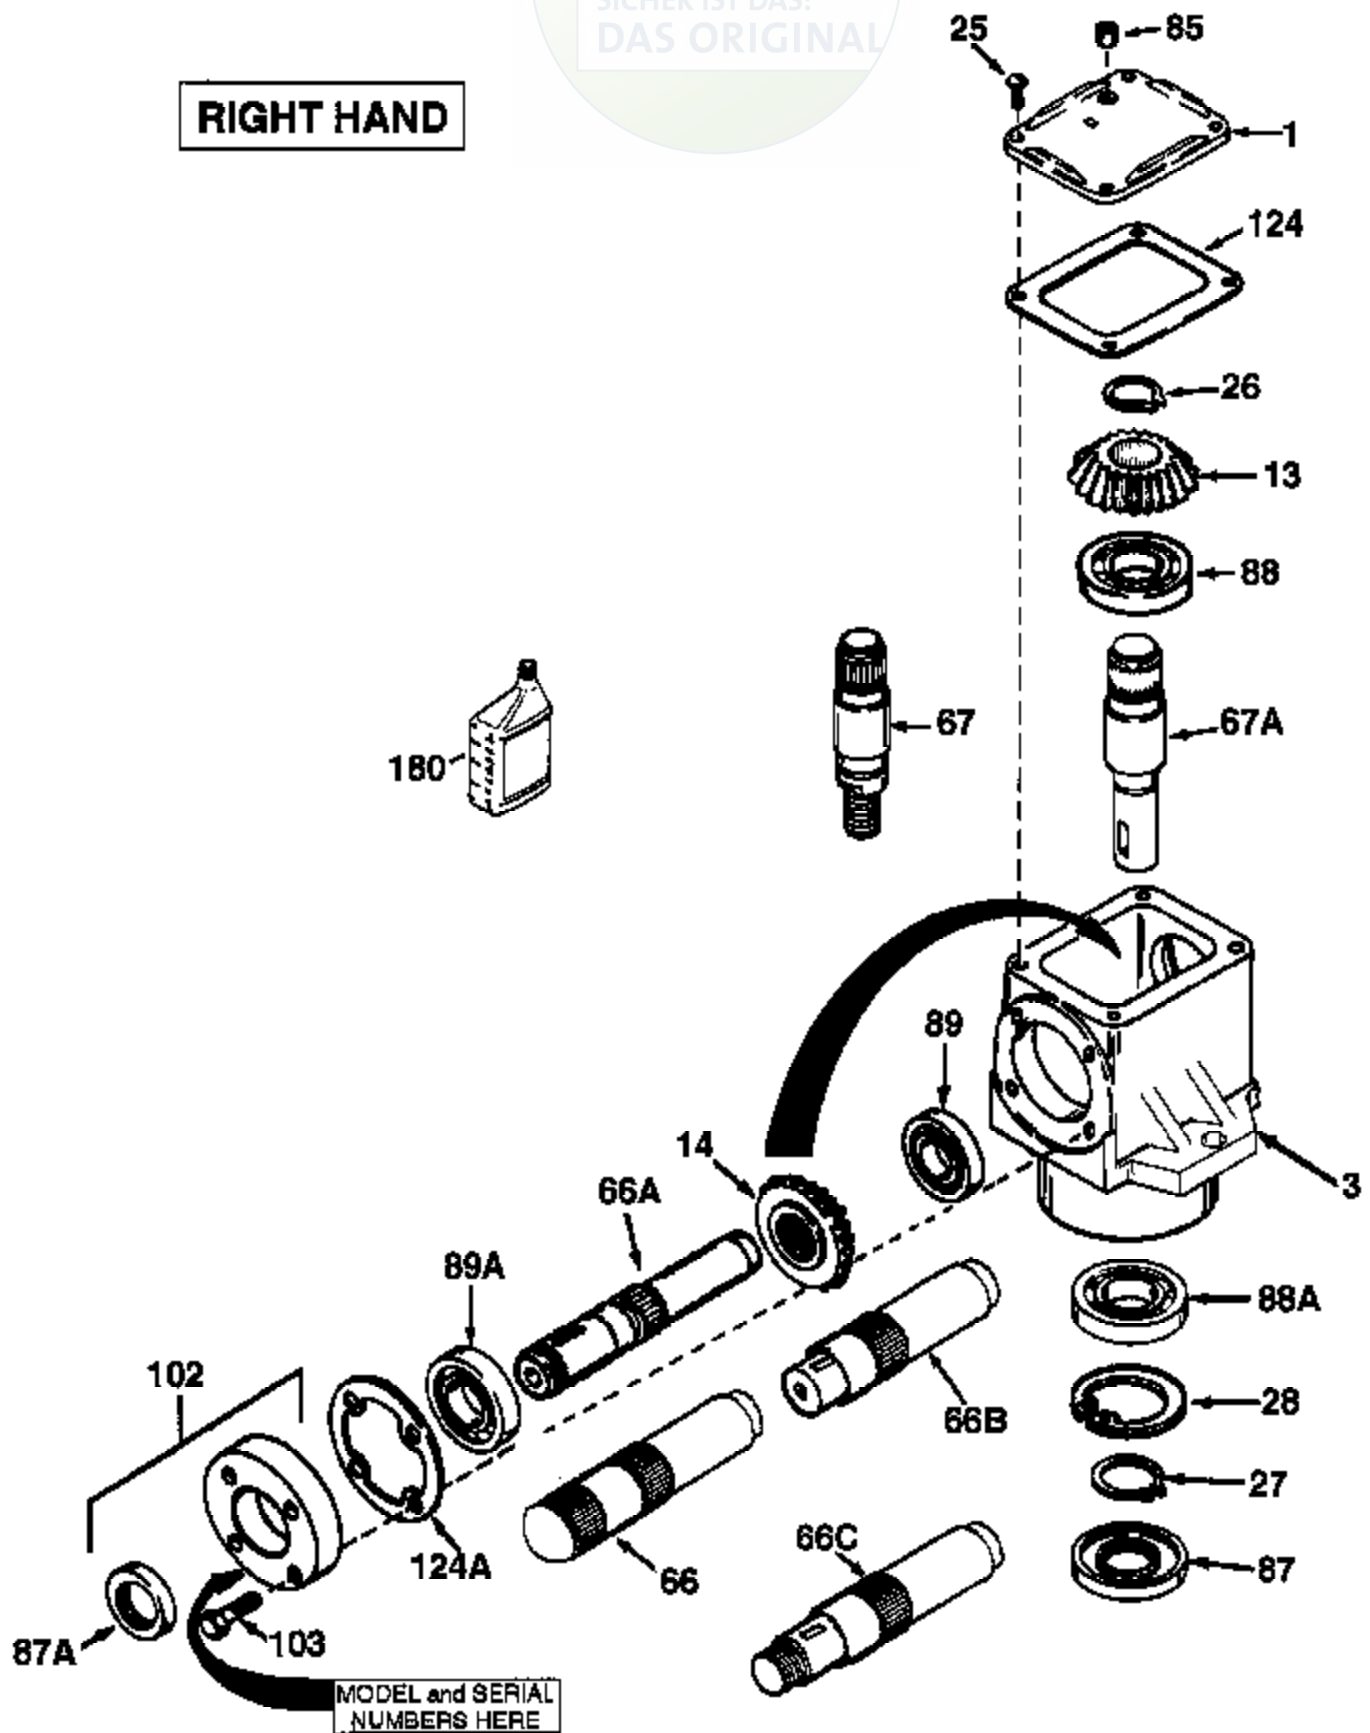

# JOIST

SICHER IST DAS:  
DAS ORIGINAL

**RIGHT HAND**

Ref #	Part Number	Qty	Description
1	772067		Cover
3	770092A		Right Angle Drive Housing
13	778101A		Miter Gear (17 teeth) (7/8" ID)
14	778101A		Miter Gear (17 teeth) (7/8" ID)
25	792025		Screw, 10-24 x 1/2"
26	788018		Retainer Ring
27	788019		Retainer Ring
28	792119		Snap Ring
66	776040A		Input Shaft (4-1/2" long)
67	776261		Output Shaft (4.460" long)
85	792039		Pipe Plug, 1/8-27 (countersunk headle ss)
87A	788031		Oil Seal
87	788029	1000-1000-053	Oil Seal
88	780034	Peerless	Ball Bearing
88A	780034		Ball Bearing
89	780024		Ball Bearing
102	786029		Retainer Cap & Seal (Incl. 87A & 103)
103	792026		Screw, 1/4-20 x 7/8"
124	788028		Cover Gasket
124A	788030B		Cap Gasket
180	730229A		Gear Oil 80W90